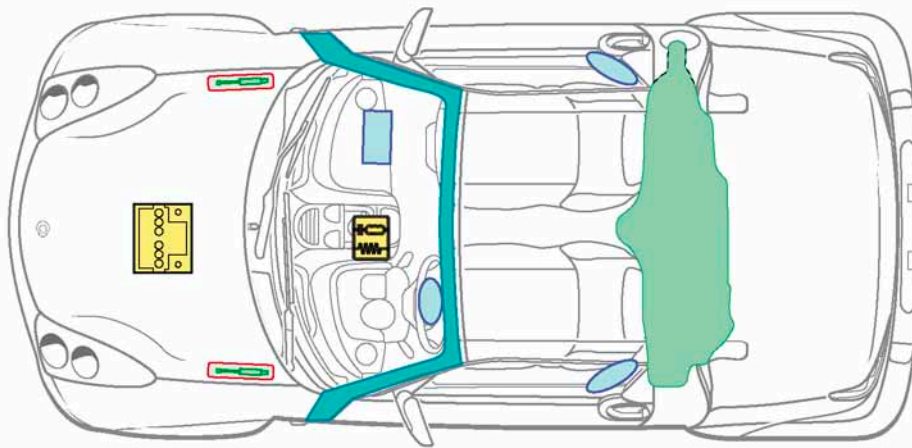

smart
roadster
coupé
Model 452

2003-2005

Legend

Airbag

Structural reinforcements

Battery

Gas generator

Rollover protection

High-voltage components

Seat belt tensioner

Fuel tank

Cutting points

Gas filled spring device

Control unit