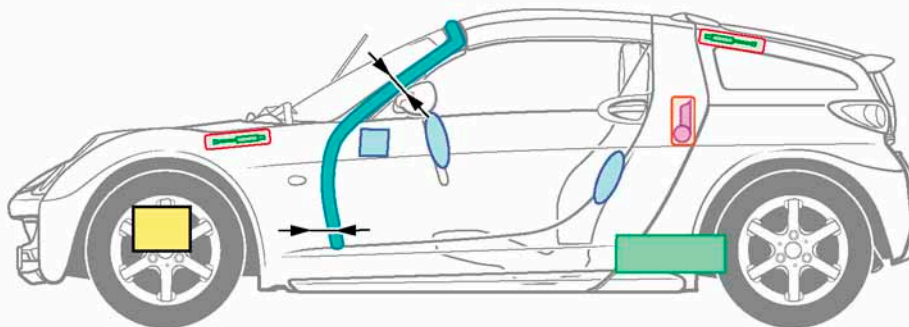

smart
roadster
coupé
Model 452

2003-2005

Legend

Airbag

Structural reinforcements

Battery

Gas generator

Rollover protection

High-voltage components

Seat belt tensioner

Fuel tank

Cutting points

Gas filled spring device

Control unit