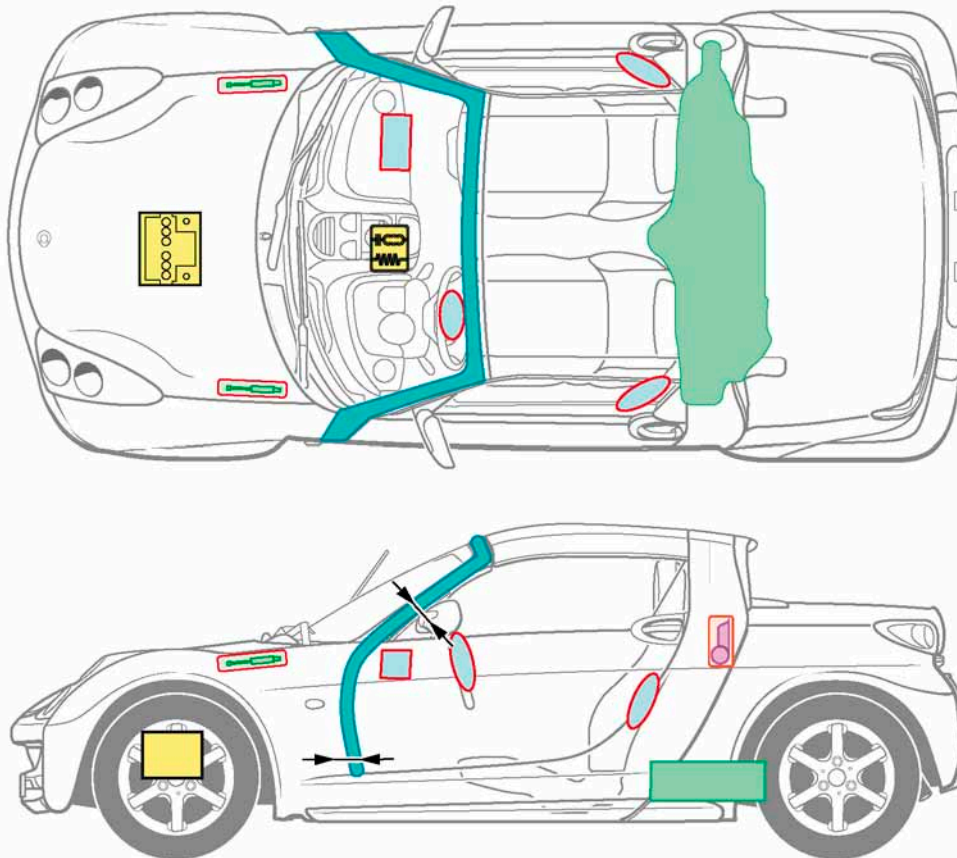

smart
roadster
Model 452

2003-2005

Legend

Airbag

Structural reinforcements

Battery

Gas generator

Rollover protection

High-voltage components

Seat belt tensioner

Fuel tank

Cutting points

Gas filled spring device

Control unit