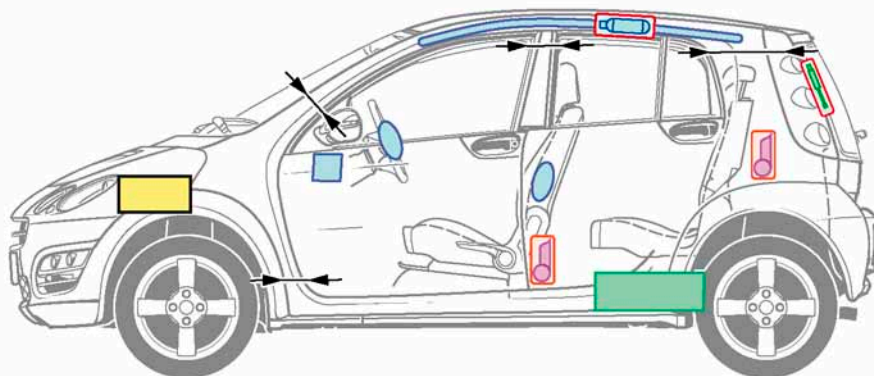

smart  
forfour  
Model 454

2004-2006

Legend

Airbag

Structural reinforcements

Battery

Gas generator

Rollover protection

High-voltage components

Seat belt tensioner

Fuel tank

Cutting points

Gas filled spring device

Control unit