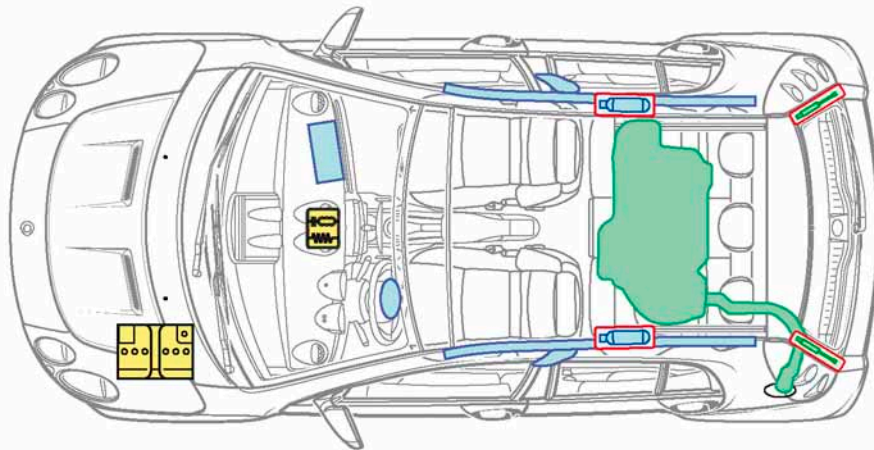

smart  
forfour  
Model 454

2004-2006

Legend

Airbag

Structural reinforcements

Battery

Gas generator

Rollover protection

High-voltage components

Seat belt tensioner

Fuel tank

Cutting points

Gas filled spring device

Control unit